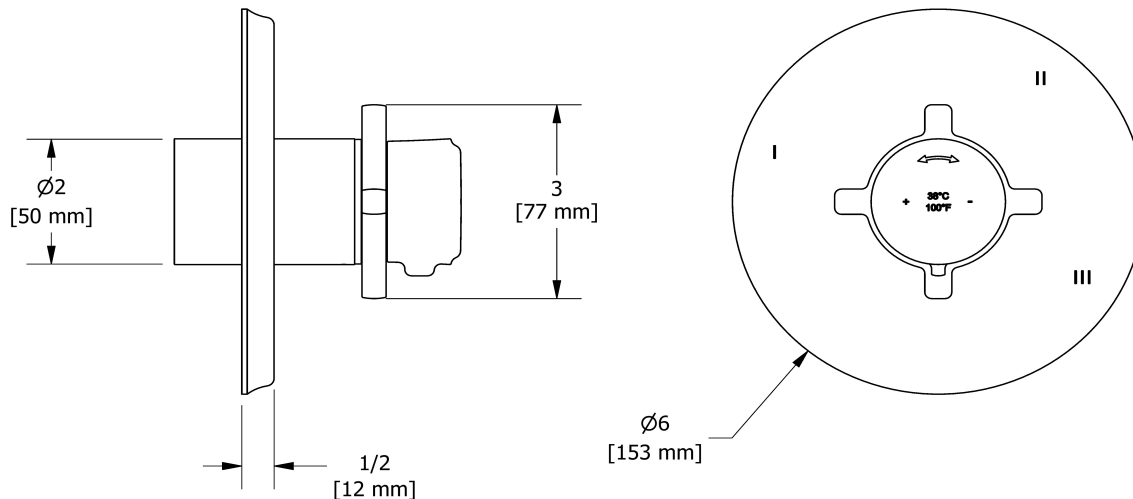

Specifications

Descriptions

- R45, R45-SPEX or R45-EX rough required to complete
- Thermostatic/pressure balance coaxial cartridge with check valves
- Trim only
- 6 positions (OFF, 1, 1 and 2, 2, 2 and 3, 3) share

3-way Type T/P coaxial valve trim
TMMRD45+

UPC®

Sizes, models and finishes may differ from those presented.

Warranty

This Riobel Inc. product you have purchased carries a Limited Lifetime Warranty on the chrome, PVD finish, blacks and all working parts and is guaranteed from the initial purchase date against all manufacturing defects. All other finishes, including plastic components, are guaranteed for one year. All electric and/or electronic parts are covered by a 5-year limited warranty. The warranty offered on our products will be honored only if the installation is performed by a certified master plumber.